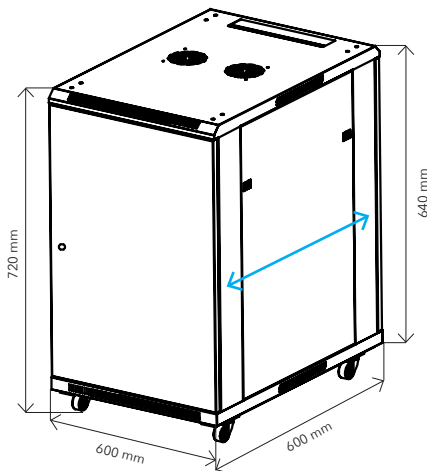

RACK CABINET 19" - 12 UNITS

- Stores up to 12 units of 19" equipment
- Top-mounted ventilation grilles with 2 fans
- 80 mm casters + leveling feet included
- Removable sides for easy installing & cabling
- Punched square holes for use with snap-in cage nuts
- Front and rear in depth adjustable 19" profiles (max 540 mm)
- Tempered glass door with keylock with butterfly handle
- Reversible door position

DIMENSIONS

↔
Max usable depth: 540 mm

PRODUCT CODES

SKU: NPR19RACCAB12U

EAN: 3700795181201

DESIGN

Material: Metal

Color: Satin black

Unit height: 12 U

Fans: 2

Fixed shelf: 1

Casters: 4

Feet: 4

DIMENSIONS

Dimensions (W x H x D) with casters: 600 x 720 x 600 mm

Dimensions (W x H x D) without casters: 600 x 640 x 600 mm

Total net weight: 30,8 kg

PACKAGING

Delivered unassembled with screws kit, mounting instructions and tools.

Quantity/box: 3

Dimensions (W x H x D): 1/3: 650 x 620 x 250 mm

2/3: 655 x 365 x 90 mm

3/3: 655 x 645 x 115 mm