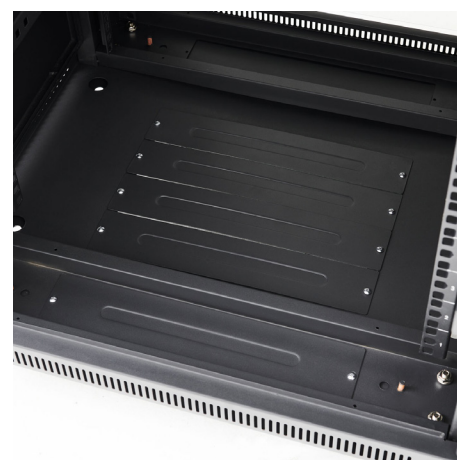

RACK CABINET 19" - 12 UNITS

- Stores up to 12 units of 19" equipment
- Top-mounted ventilation grilles with 2 fans
- 80 mm casters + leveling feet included
- Removable sides for easy installing & cabling
- Punched square holes for use with snap-in cage nuts
- Front and rear in depth adjustable 19" profiles (max 540 mm)
- Tempered glass door with keylock with butterfly handle
- Reversible door position

Gross weight: 1/3: 10,2 kg

2/3: 9 kg

3/3: 14,6 kg

2 integrated fans

Front and rear in depth adjustable
19" profiles (max 540 mm)

Ventilated grille on the rear door

4 casters

4 leveling feet

Tempered glass door
keylock with butterfly handle

Rack inside top

Threshold of the rack

Rack inside bottom

OPTIONAL ACCESSORIES (1/5)

FANS TOP PLATE
(2 FANS)

DIMENSIONS (L x H x P)
482 x 44 x 410 mm

SKU : NPR2FANSWITOP
EAN : 3700795181416