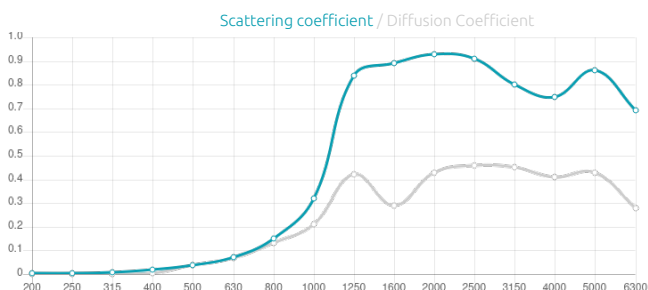

Performance

This product is available in the following Fire Rate:

FG | Furniture Grade

PRODUCT COMPOSITION:

Siena Diffuser | Natural wood veneer (FG)

- Natural wood veneer

- Marine-grade Plywood Structural Frame

Siena Diffuser | Lacquered HMDF (FG)

- Lacquered HMDF

- Marine-grade Plywood Structural Frame

Dimensions:

Siena - Diffuser | 595x595x66mm

Integrated Fixing System