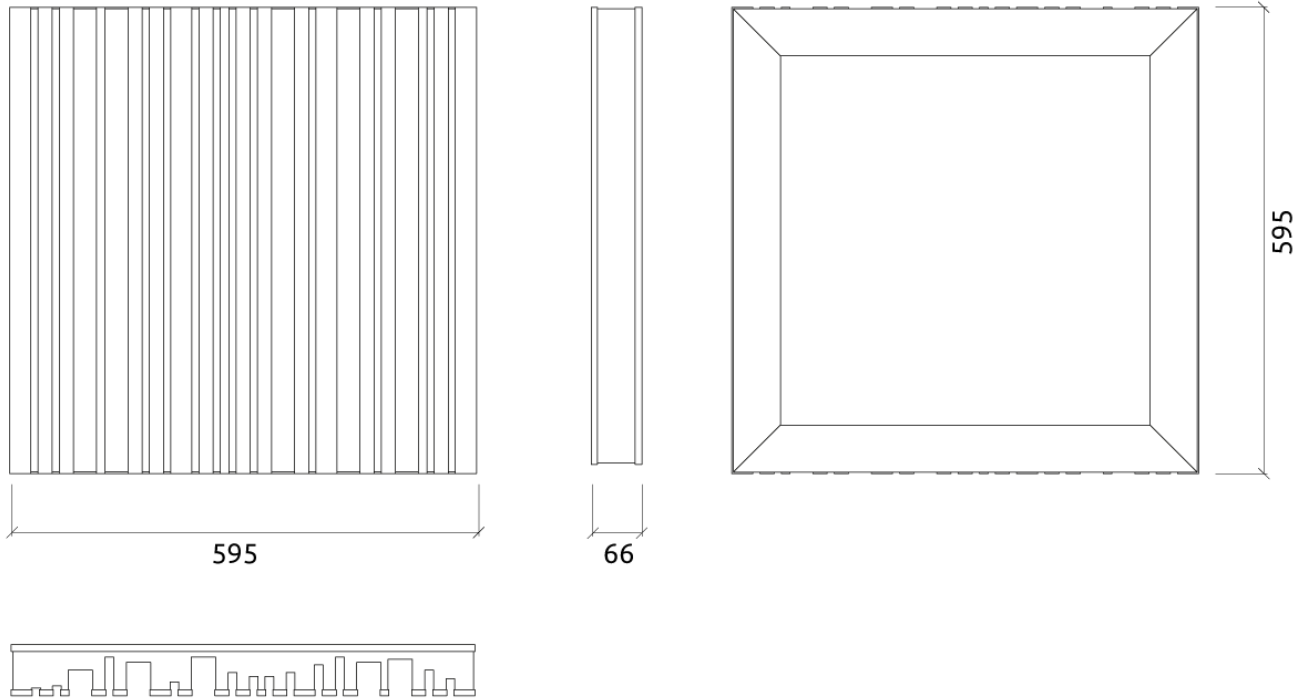

- Marine-grade Plywood Structural Frame

Siena Diffuser | Lacquered HMDF (FG)

- Lacquered HMDF

- Marine-grade Plywood Structural Frame

Dimensions:

Siena - Diffuser | 595x595x66mm

Integrated Fixing System

Disclaimer:
This product can only be installed on walls.

Dimensions	Weight	Box
FG - LW 595x595x66mm	8.0 Kg	Quantity per box: 1
FG - NW 595x595x66mm	8.0 Kg	Dimensions: 650x150x660mm
		Volume: 0.064m ³
		Weight: 11.83Kg

Siena W - Diffuser

(FG - LW) Lacquered Wood Finishes